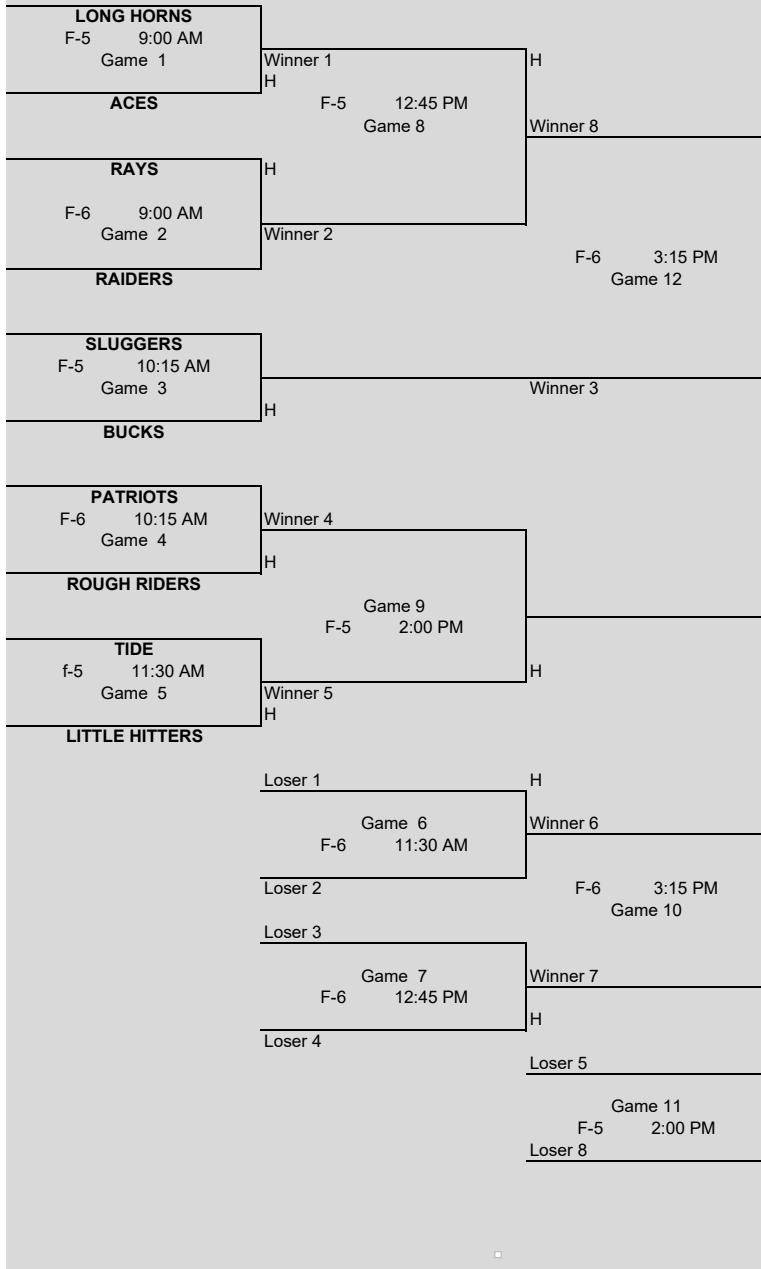

2023 COACH PITCH FALL CHAMPIONSHIP TOURNAMENT

Saturday 9/30

Sunday 10/1

Time Limit - 60 min. (complete the inning.) or 6 innings
7 runs per inning or 3 outs | 6th inning only is OPEN. No limit runs scored.

Run Rules - 12 runs after 3 innings
15 runs after 4 innings

HOME TEAM FURNISHES SCORKEEPER. MUST USE AN OFFICIAL SCOREBOOK.