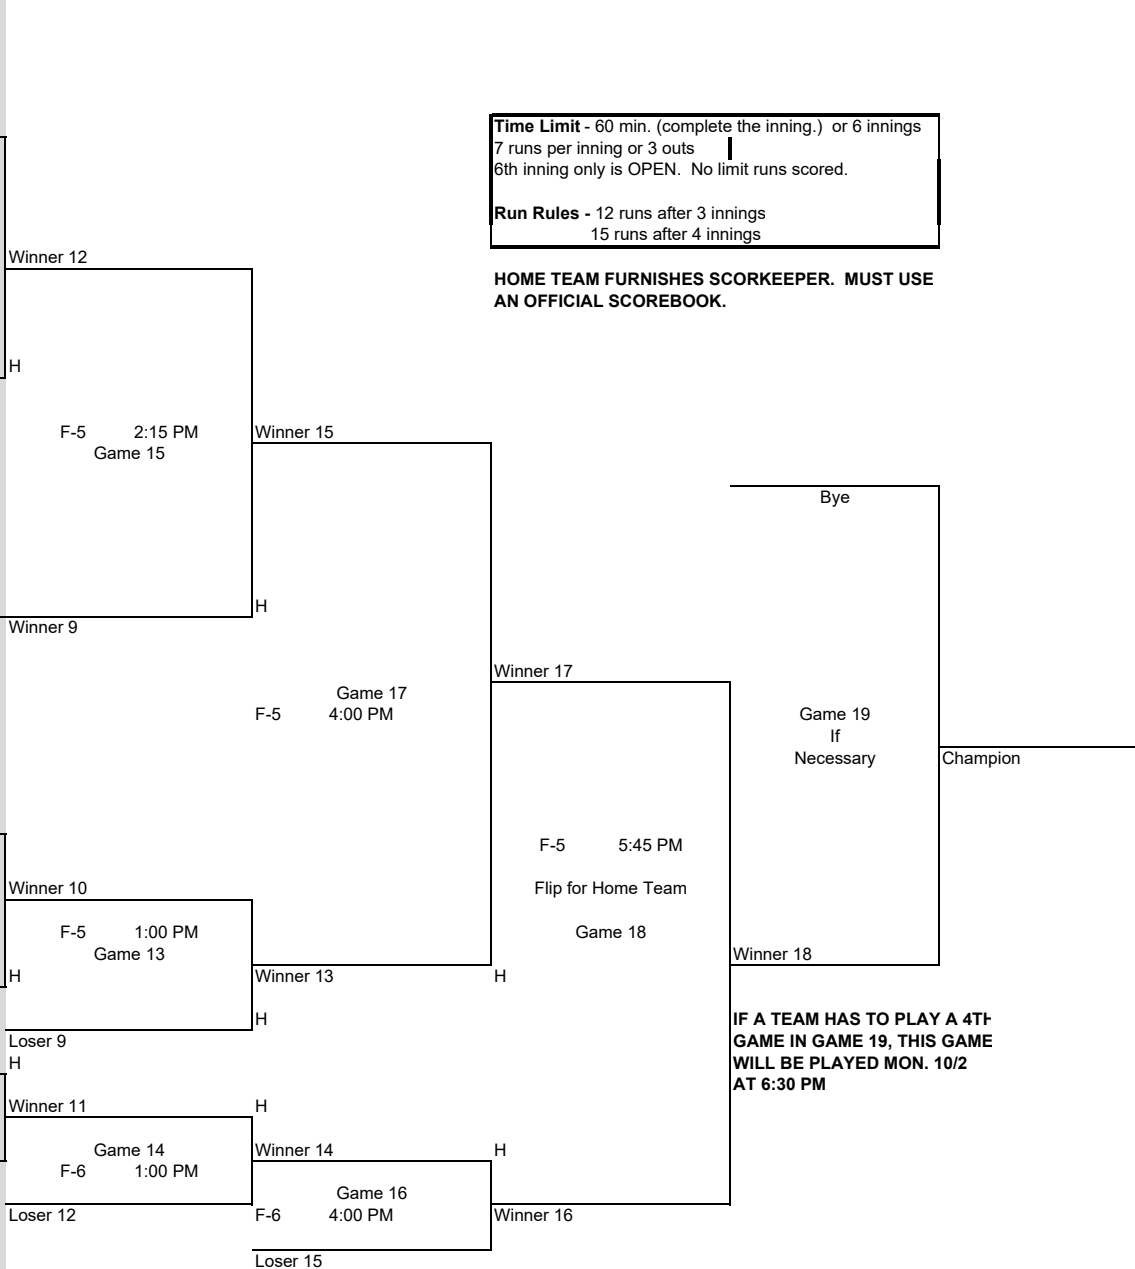

2023 COACH PITCH FALL CHAMPIONSHIP TOURNAMENT

Saturday 9/30

Sunday 10/1

Time Limit - 60 min. (complete the inning.) or 6 innings
7 runs per inning or 3 outs | 6th inning only is OPEN. No limit runs scored.

Run Rules - 12 runs after 3 innings
15 runs after 4 innings

HOME TEAM FURNISHES SCORKEEPER. MUST USE AN OFFICIAL SCOREBOOK.